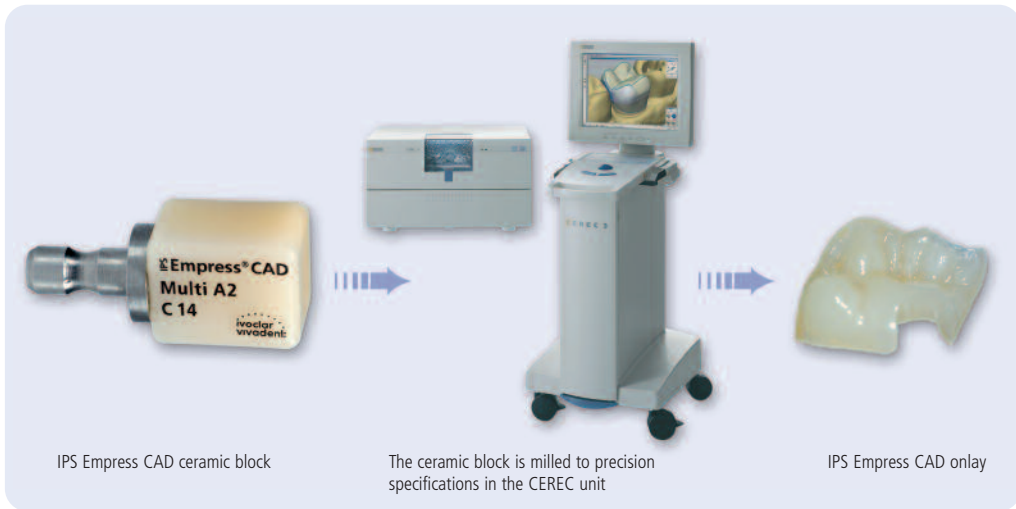

Patient Information

IPS Empress[®] CAD

High-tech precision makes your smile look so beautiful

ivoclar
vivadent[®]
passion vision innovation

IPS Empress[®] CAD

CERAMIC FOR MODERN DENTISTRY

IPS Empress CAD is a high-quality ceramic for fabricating inlays/onlays, veneers and crowns. This material meets the cutting-edge requirements of aesthetics, function and durability. In addition, the material has proven itself a

million times over in the dental office. The IPS Empress CAD all-ceramic is used without a metal substructure and represents a biocompatible alternative – not only for allergic persons.

The leucite-reinforced glass-ceramic blocks are machined using the innovative CAD/CAM technology of the CEREC® unit.